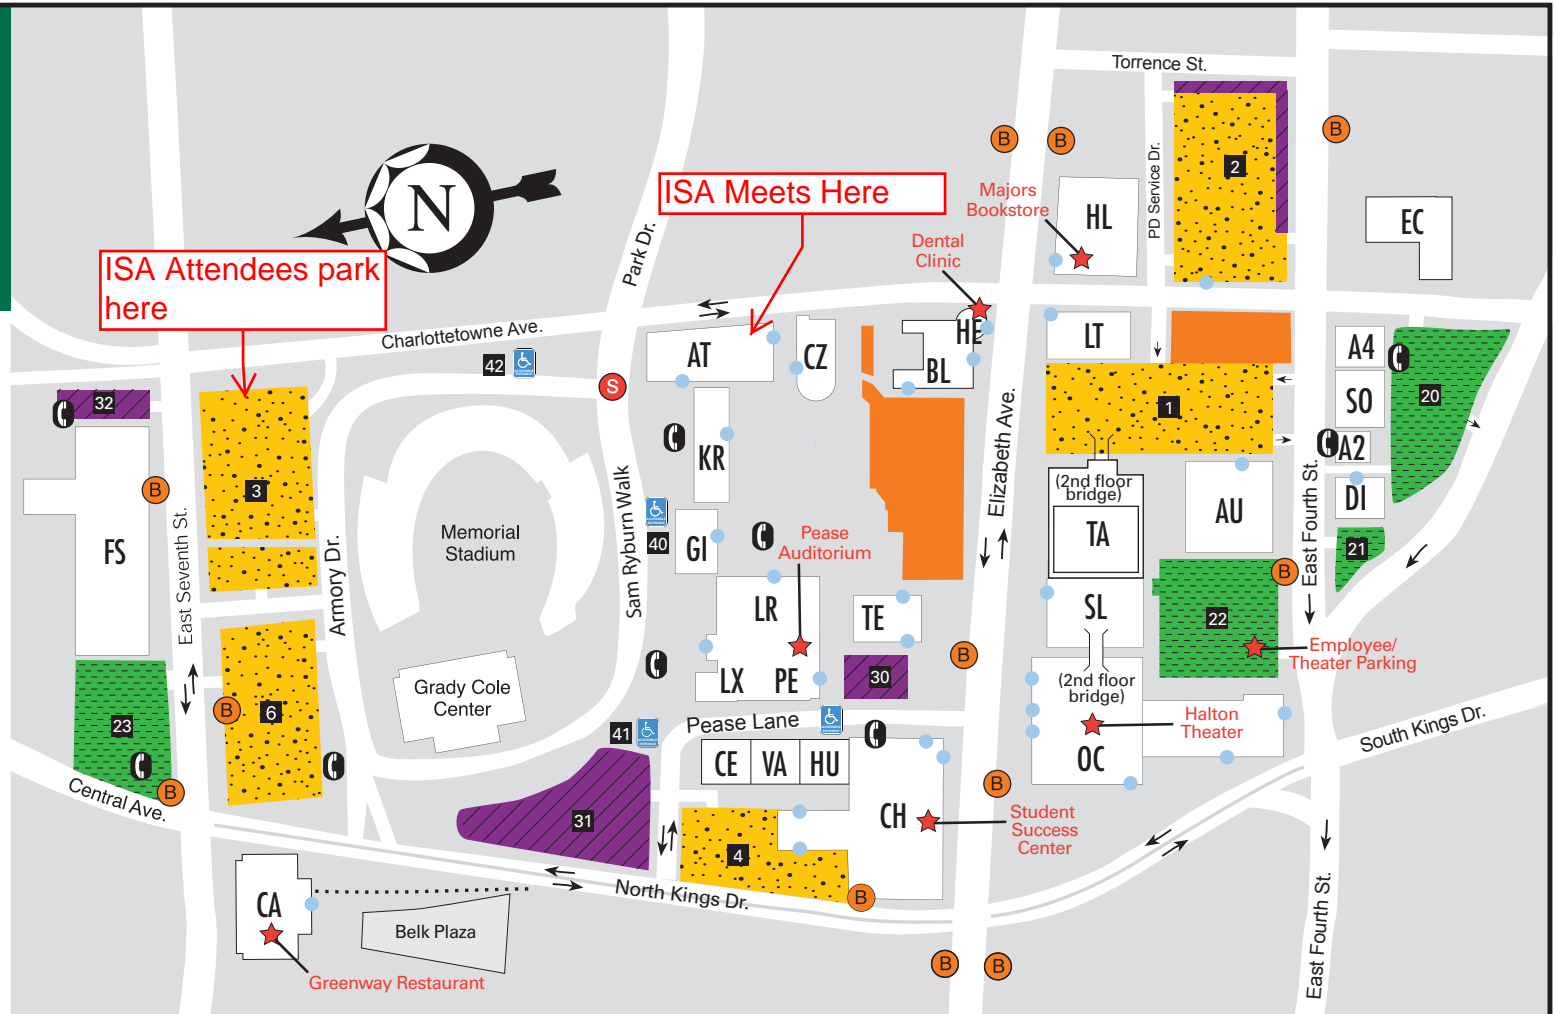

# Central Campus

1201 Elizabeth Ave., Charlotte, NC 28204  
www.cpsc.edu • 704.330.2722 (CPC)

NOTE: Information on this map is subject to change.  
For the latest map version, please visit www.cpsc.edu.

## LEGEND

- Bus Stop
- Special Transportation Services Stop
- Security Emergency Phone
- Handicapped-Accessible Building Entrance
- Points of Interest
- Student Parking (1, 2, 3, 4, 6)
- Employee Parking (20, 21, 22, 23)
- Visitor Parking (30, 31, 32)
- Construction
- Additional Handicapped Parking (40, 41, 42)  
All parking areas include handicapped parking.
- ..... Pedestrian Path

## CAMPUS BUILDING LEGEND

A2 .....	1308 College Administration	HL .....	Hall Professional Development Building/Majors Bookstore
A4 .....	1330 College Administration	HU .....	Hunter Building - CLOSED
AT .....	Advanced Technologies Center Building	KR .....	Kratt Building
AU .....	Center for Arts Technology	LR .....	Hagemeyer Learning Resources Center
BL .....	Belk Building	LT .....	Levine Information Technology Building
CA .....	Philip L. Van Every Culinary Arts Center	LX .....	Pease Annex Building
CE .....	Civil Engineering Building	OC .....	Overcash Center
CH .....	Central High Building	PE .....	Pease Auditorium
CZ .....	Citizen Center	SL .....	Sloan-Morgan Building
DI .....	Disher Building	SO .....	Sommers Building
EC .....	Education Center	TA .....	TA Building
FS .....	Facilities Services Center	TE .....	Terrell Building
GI .....	Giles Science Building	VA .....	Visual Arts Building - CLOSED
HE .....	Health Careers Building		